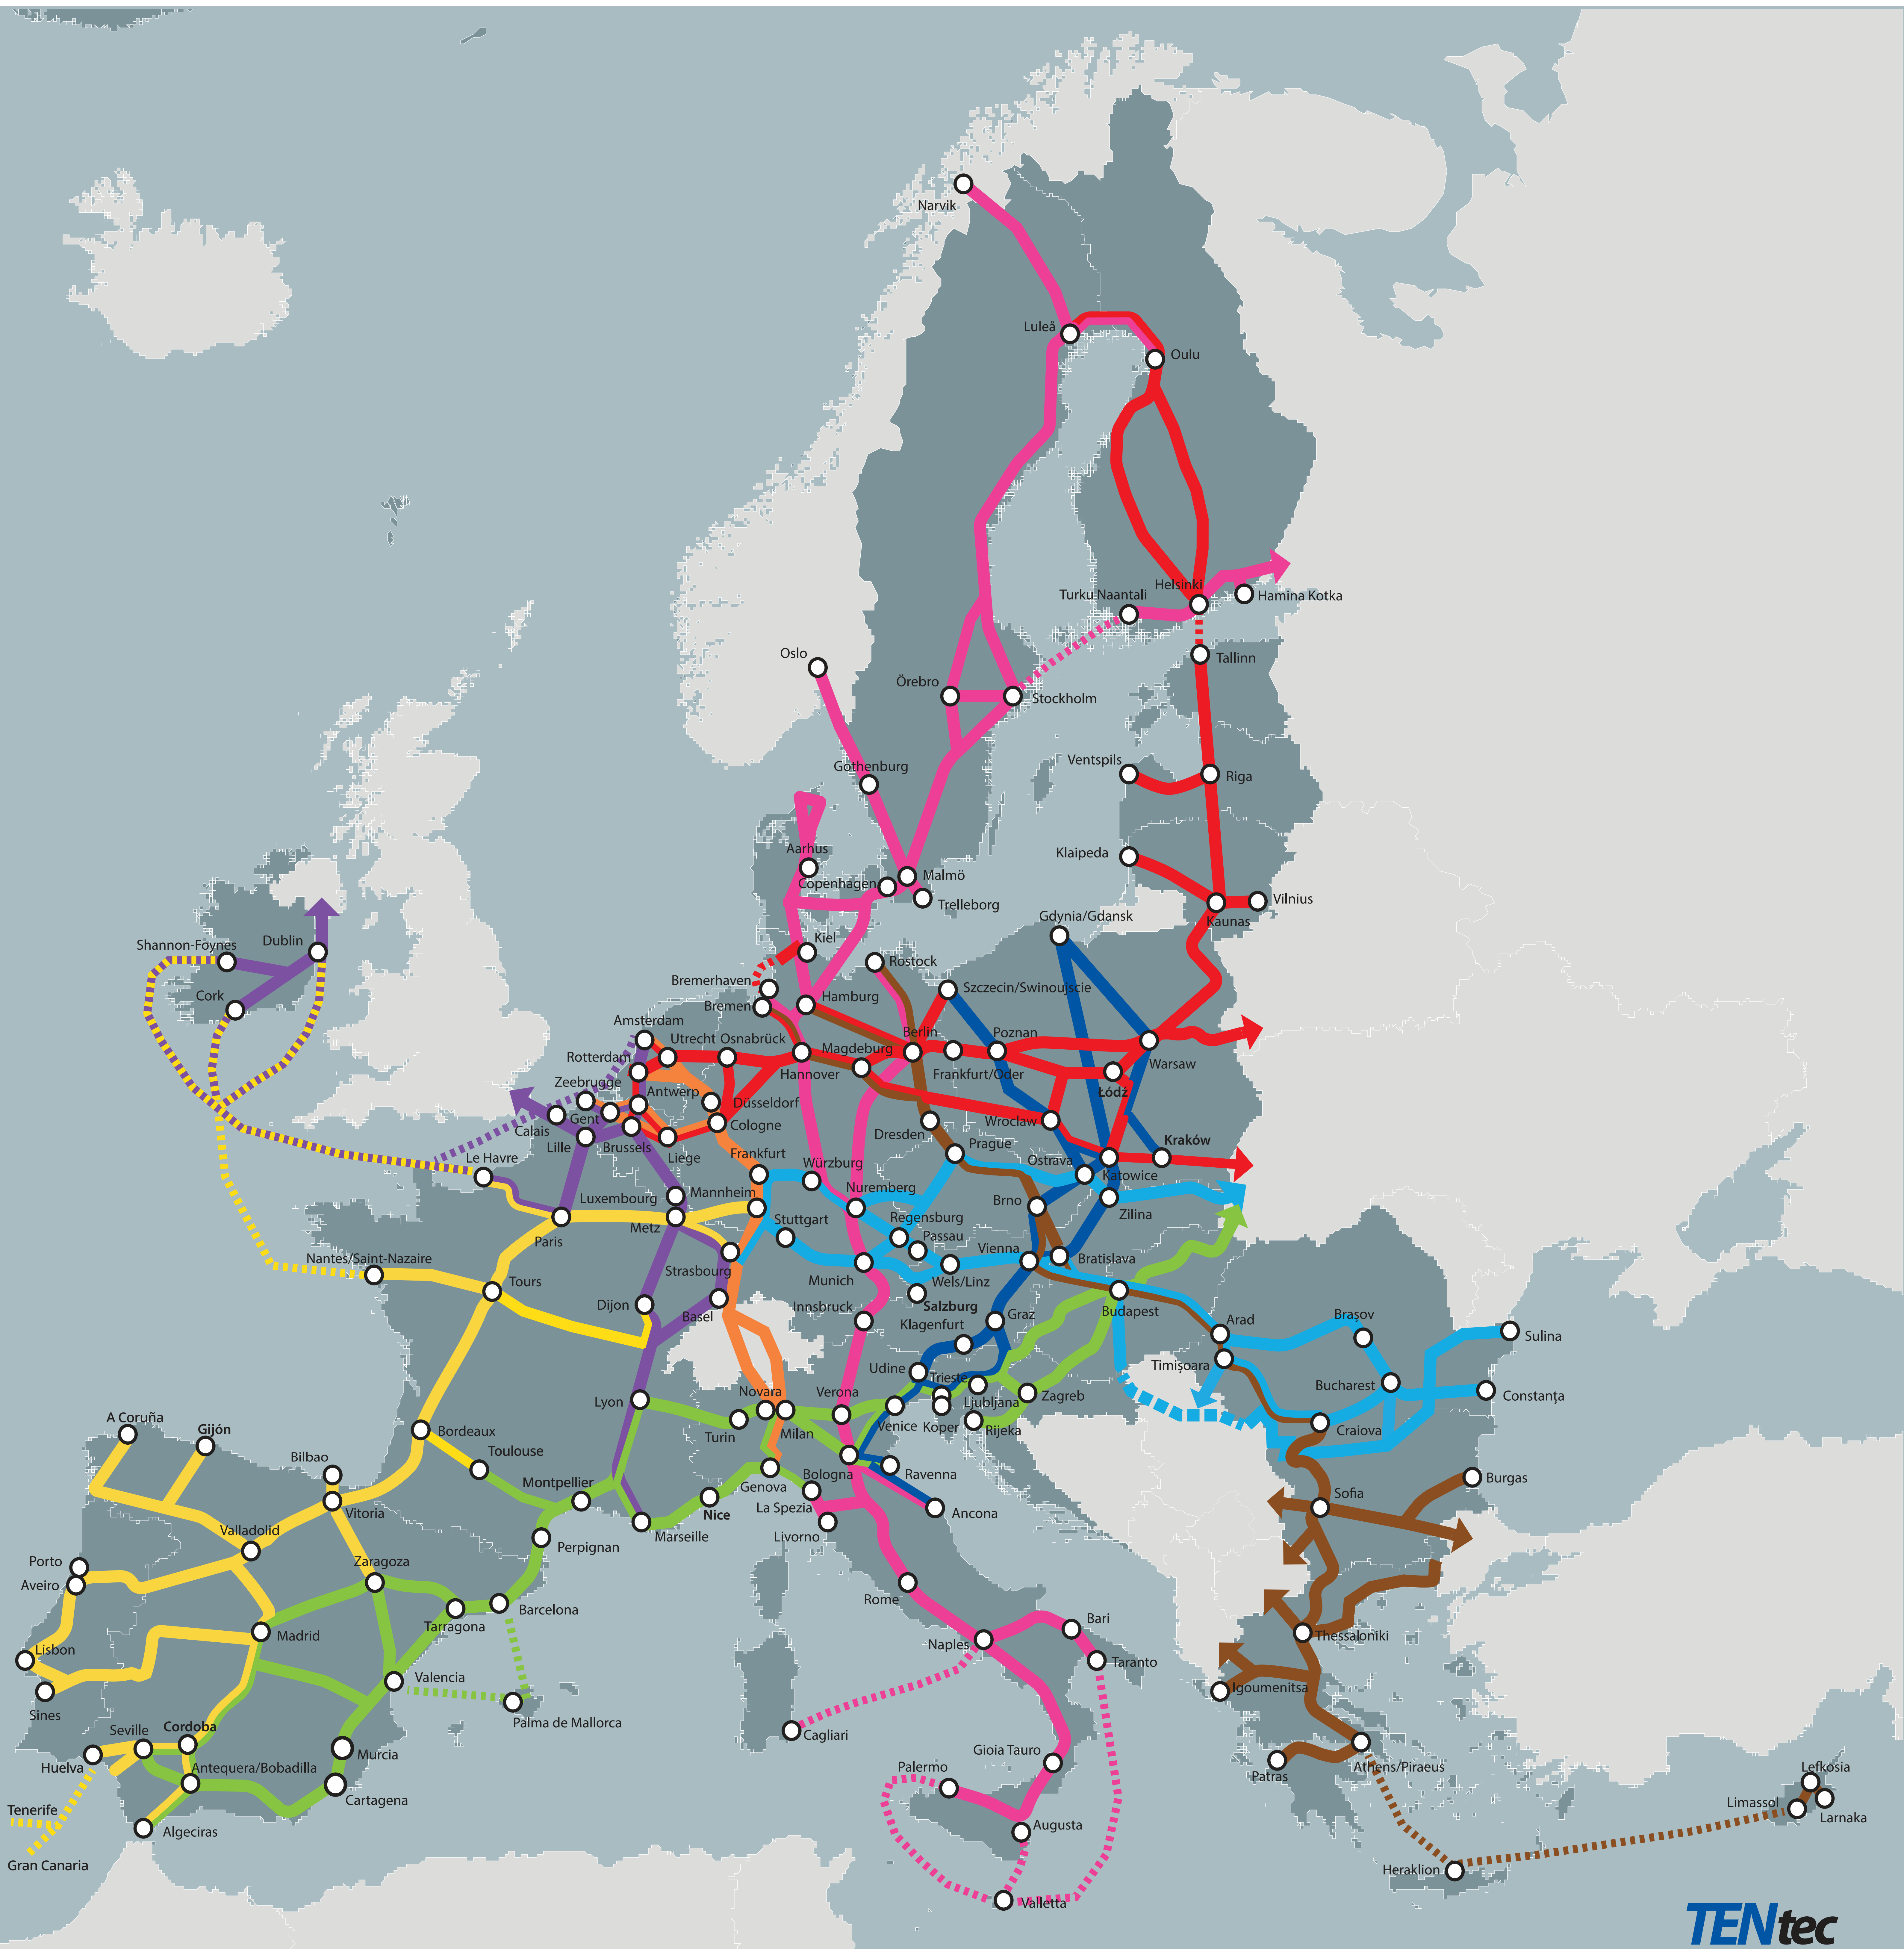

# TRANS-EUROPEAN TRANSPORT NETWORK TEN-T CORE NETWORK CORRIDORS

### Legend

- BALTIC - ADRIATIC
- NORTH SEA - BALTIC
- MEDITERRANEAN
- ORIENT / EAST-MED
- SCANDINAVIAN - MEDITERRANEAN
- RHINE - ALPINE
- ATLANTIC
- NORTH SEA - MEDITERRANEAN
- RHINE - DANUBE